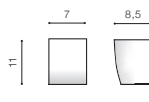

## REZIA 1

bulb not included

voltage: 230V	GU10 1x MAX 35W	<input type="checkbox"/>
IP54	installation place	<input type="checkbox"/>

COLOUR / NEW INDEX NO.

- BLACK (BK) . . . . . **AZ4343**
- DARK GRAY (DGR) . . . . . **AZ4344**