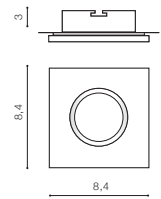

COLOUR / NEW INDEX NO.

- ☐ WHITE (WH) **AZ2864**
- ☒ BLACK (BK) **AZ4230**
- ☐ DARK GREY (DGR) **AZ4231**

* B. PLAN. 7.00. SHORTCUT PAGE 2 (E)