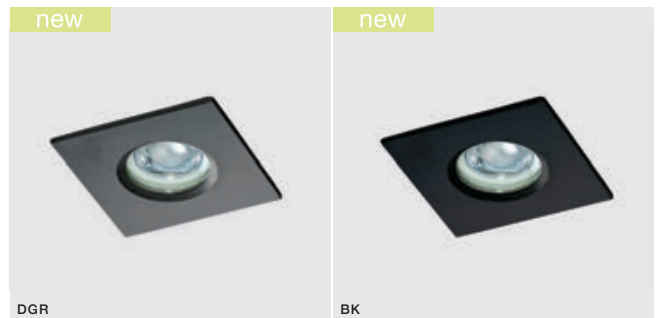

IKA IP65

Outdoor lamps

IKA SQUARE IP65

bulb not included

voltage: 230V	connect GU10 1x Max. 50W <input type="checkbox"/>
IP65	installation place <input type="checkbox"/>
	inlet opening <input type="checkbox"/>

COLOUR / NEW INDEX NO.

- WHITE (WH) **AZ2864**
- BLACK (BK) **AZ4230**
- DARK GREY (DGR) **AZ4231**

* B. PLAN. 7.00. SHORTCUT PAGE 2 (E)

IKA IP65

Outdoor lamps

IKA ROUND IP65

bulb not included

voltage: 230V	connect GU10 1x Max. 50W	<input type="checkbox"/>
IP65	installation place	<input type="checkbox"/>
	inlet opening	<input type="checkbox"/>

COLOUR / NEW INDEX NO.

- WHITE (WH) **AZ2865**
- BLACK (BK) **AZ3017**
- DARK GREY (DGR) **AZ4232**