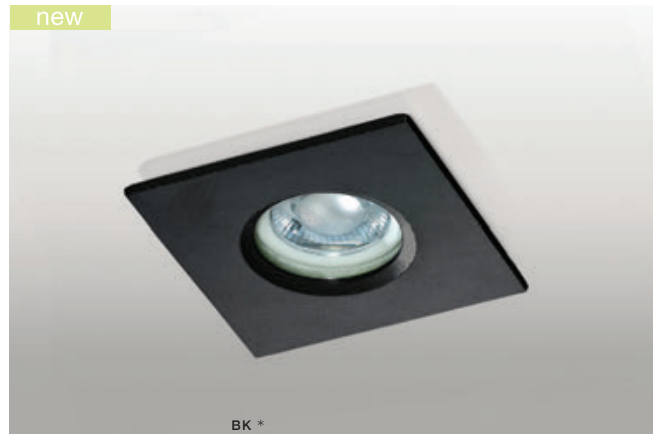

IKA IP65

Outdoor lamps

IKA SQUARE IP65

bulb not included

voltage: 230V	connect GU10 1x Max. 50W <input type="checkbox"/>
IP65	installation place <input type="checkbox"/>
	inlet opening <input type="checkbox"/>

COLOUR / NEW INDEX NO.

- WHITE (WH) **AZ2864**
- BLACK (BK) **AZ4230**
- DARK GREY (DGR) **AZ4231**

* B. PLAN. 7.00. SHORTCUT PAGE 2 (E)

IKA IP65

Outdoor lamps

IKA ROUND IP65

bulb not included

voltage: 230V	connect GU10 1x Max. 50W	<input type="checkbox"/>
IP65	installation place	<input type="checkbox"/>
	inlet opening	<input type="checkbox"/>

COLOUR / NEW INDEX NO.

- WHITE (WH) **AZ2865**
- BLACK (BK) **AZ3017**
- DARK GREY (DGR) **AZ4232**