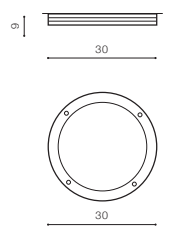

CCT = 2600-6000K DIMMABLE REMOTE CONTROL