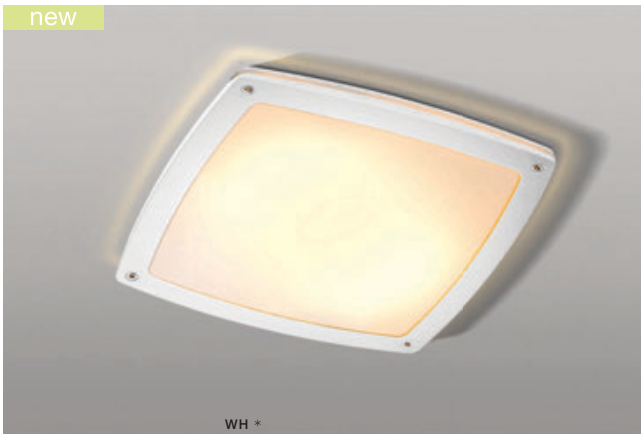

FANO SMART

Outdoor lamps

WH *

FANO S 30 SMART LED RGB

LED integrated

| | | |
|-------------------------|--------------------|--|
| voltage: 230V | LED 24W 1720lm RGB | |
| IP54 | 2600-6000K | |
| technical specification | installation place | |

COLOUR / NEW INDEX NO.

- BLACK (BK) **AZ4786**
- DARK GREY (DGR) **AZ4787**
- WHITE (WH) **AZ4788**

CCT = 2600-6000K DIMMABLE REMOTE CONTROL

BK *

FANO R 30 SMART LED RGB

LED integrated

| | | |
|-------------------------|--------------------|--|
| voltage: 230V | LED 24W 1720lm RGB | |
| IP54 | 2600-6000K | |
| technical specification | installation place | |

COLOUR / NEW INDEX NO.

- BLACK (BK) **AZ4783**
- DARK GREY (DGR) **AZ4784**
- WHITE (WH) **AZ4785**

CCT = 2600-6000K DIMMABLE REMOTE CONTROL

BK

DGR

WH

BK

DGR