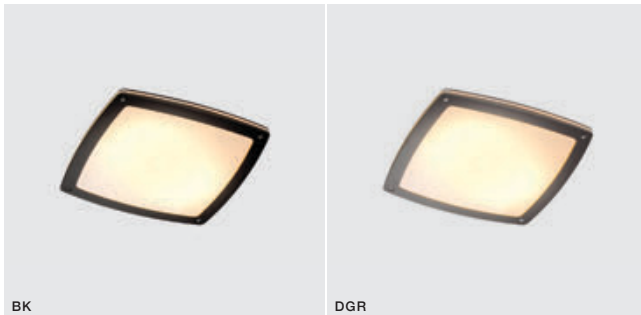

FANO SMART

Outdoor lamps

WH *

FANO S 30 SMART LED RGB

LED integrated

| | | |
|-------------------------|--------------------|--|
| voltage: 230V | LED 24W 1720lm RGB | |
| IP54 | 2600-6000K | |
| technical specification | installation place | |

COLOUR / NEW INDEX NO.

- BLACK (BK) **AZ4786**
- DARK GREY (DGR) **AZ4787**
- WHITE (WH) **AZ4788**

CCT = 2600-6000K DIMMABLE REMOTE CONTROL

BK *

FANO R 30 SMART LED RGB

LED integrated

| | | |
|-------------------------|--------------------|--|
| voltage: 230V | LED 24W 1720lm RGB | |
| IP54 | 2600-6000K | |
| technical specification | installation place | |

COLOUR / NEW INDEX NO.

- BLACK (BK) **AZ4783**
- DARK GREY (DGR) **AZ4784**
- WHITE (WH) **AZ4785**

CCT = 2600-6000K DIMMABLE REMOTE CONTROL

BK

DGR

WH

BK

DGR