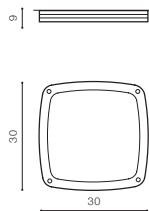

FANO IP54

76

Outdoor lamps

WH *

FANO S 30

bulb not included

voltage: 230V	E27 2X MAX 18W	
IP54		
technical specification	installation place	

COLOUR / NEW INDEX NO.

- BLACK (BK) **AZ4372**
- DARK GREY (DGR) **AZ4370**
- WHITE (WH) **AZ4374**

BK *

FANO R 30

bulb not included

voltage: 230V	E27 2X MAX 18W	
IP54		
technical specification	installation place	

COLOUR / NEW INDEX NO.