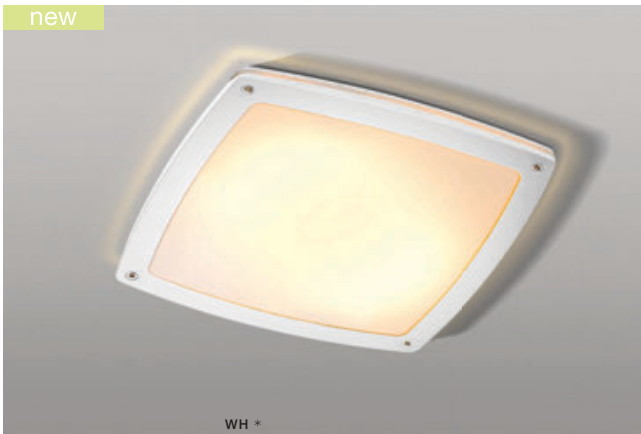

FANO IP54

76

Outdoor lamps

WH *

FANO S 30

bulb not included

voltage: 230V	E27 2X MAX 18W	
IP54		
technical specification	installation place	

COLOUR / NEW INDEX NO.

- BLACK (BK) **AZ4372**
- DARK GREY (DGR) **AZ4370**
- WHITE (WH) **AZ4374**

BK *

FANO R 30

bulb not included

voltage: 230V	E27 2X MAX 18W	
IP54		
technical specification	installation place	

COLOUR / NEW INDEX NO.

- BLACK (BK) **AZ4371**
- DARK GREY (DGR) **AZ4369**
- WHITE (WH) **AZ4373**

BK

DGR

WH

BK

DGR

WH

* - EXPLANATION SHORTCUT PAGE 2 (E)