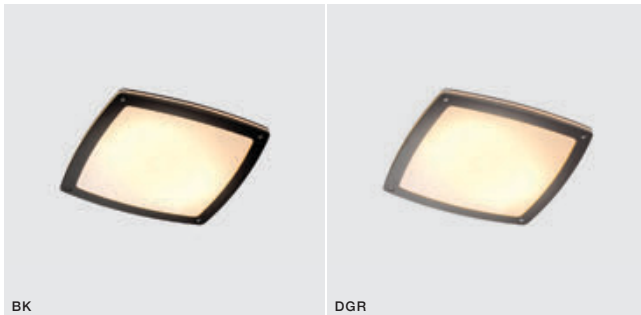

FANO IP54

76

Outdoor lamps

WH *

FANO S 30

bulb not included

voltage: 230V	E27 2X MAX 18W	
IP54		
technical specification	installation place	

COLOUR / NEW INDEX NO.

- BLACK (BK) **AZ4372**
- DARK GREY (DGR) **AZ4370**
- WHITE (WH) **AZ4374**

BK *

FANO R 30

bulb not included

voltage: 230V	E27 2X MAX 18W	
IP54		
technical specification	installation place	

COLOUR / NEW INDEX NO.

- BLACK (BK) **AZ4371**
- DARK GREY (DGR) **AZ4369**
- WHITE (WH) **AZ4373**

BK

DGR

WH

BK

DGR

WH

* - EXPLANATION SHORTCUT PAGE 2 (E)