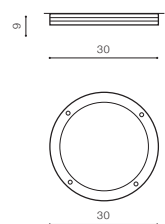

FANO IP54

76

Outdoor lamps

WH *

FANO S 30

bulb not included

voltage: 230V	E27 2X MAX 18W	
IP54		
technical specification	installation place	

COLOUR / NEW INDEX NO.

- BLACK (BK) **AZ4372**
- DARK GREY (DGR) **AZ4370**
- WHITE (WH) **AZ4374**

BK *

FANO R 30

bulb not included

voltage: 230V	E27 2X MAX 18W	
IP54		
technical specification	installation place	

COLOUR / NEW INDEX NO.

- BLACK (BK) **AZ4371**
- DARK GREY (DGR) **AZ4369**
- WHITE (WH) **AZ4373**

BK

DGR

WH

BK

DGR

WH

* - EXPLANATION SHORTCUT PAGE 2 (E)