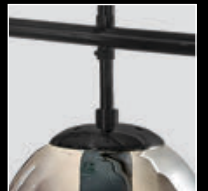

HELIOS 6

3

new

1 BLACK

2 GOLD

Helios 6

- 1 AZ4698 (black)
- 2 AZ4699 (gold)

E14 6x Max 40W
metal/glass