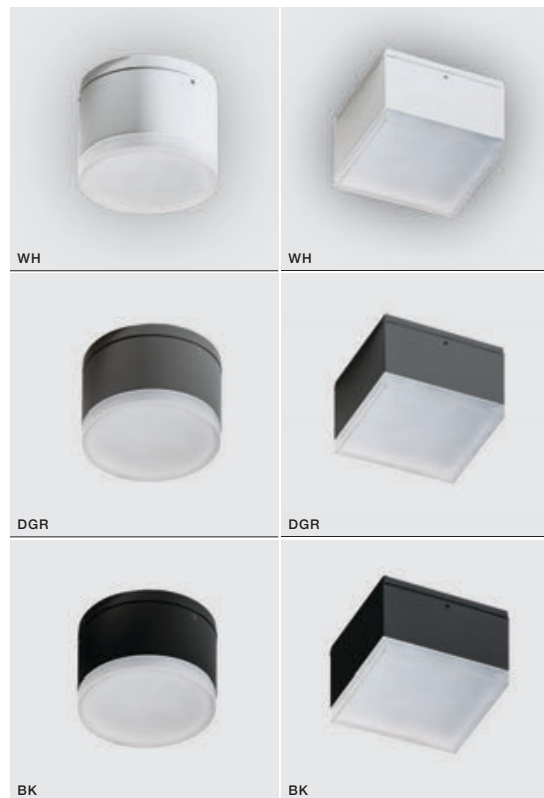

## APULIA R

LED integrated

voltage: 230V	LED 10W 800lm 3000K	
IP54	installation place	
technical specification		

COLOUR / NEW INDEX NO.

- BLACK (BK) . . . . . **AZ4333**
- DARK GREY (DGR) . . . . . **AZ4335**
- WHITE (WH) . . . . . **AZ4334**

## APULIA S

LED integrated

voltage: 230V	LED 10W 800lm 3000K	
IP54	installation place	
technical specification		

COLOUR / NEW INDEX NO.

- BLACK (BK) . . . . . **AZ4336**
- DARK GREY (DGR) . . . . . **AZ4338**
- WHITE (WH) . . . . . **AZ4337**