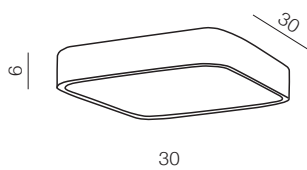

Lucie 43

1. new 1 **AZ4147** (black)
   2 **AZ1309** (chrome/white)

E27 3x Max 40W Only LED IP44
acryl/metal chrome