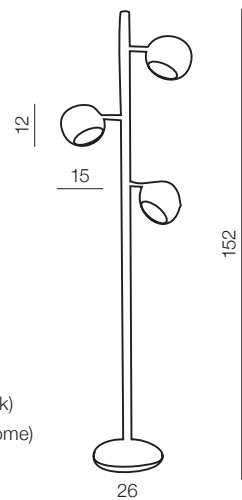

Trinton

31

new

new

1 BLACK

2 CHROME

Trinton

- new 1 AZ4753 (black)
- 2 AZ0024 (chrome)

E14 3x 40W
metal/chrome