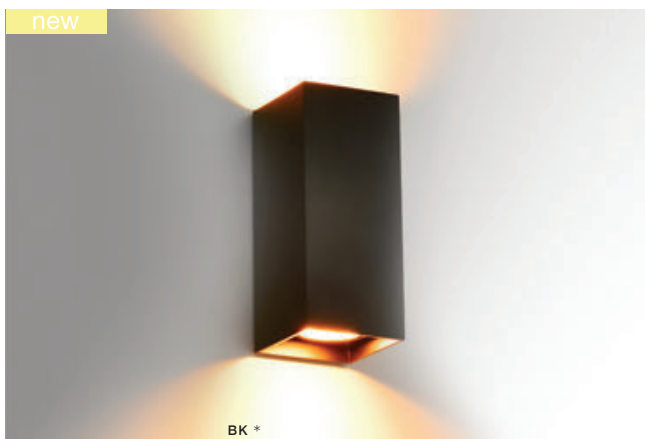

VELIA SQUARE

Indoor wall lamps

145

VELIA SQUARE 2

bulb not included

voltage: 230V	GU10 2x Max 50W <input type="checkbox"/>
IP20	installation place <input type="checkbox"/>

COLOUR / NEW INDEX NO.

- WHITE (WH) **AZ4403**
- BLACK (BK) **AZ4401**
- BRASS (BS) **AZ4402**