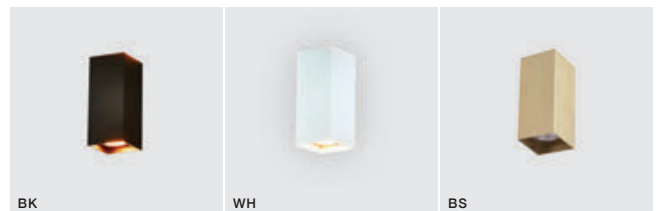

VELIA SQUARE

Indoor wall lamps

145

VELIA SQUARE 2

bulb not included

voltage: 230V	GU10 2x Max 50W <input type="checkbox"/>
IP20	installation place <input type="checkbox"/>

COLOUR / NEW INDEX NO.

- WHITE (WH) **AZ4403**
- BLACK (BK) **AZ4401**
- BRASS (BS) **AZ4402**