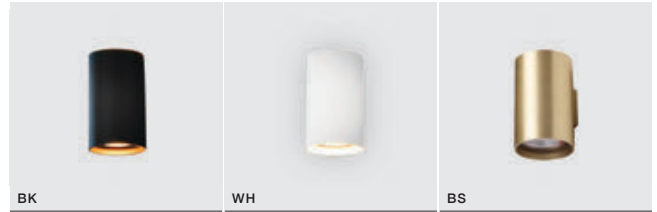

VELIA ROUND

Indoor wall lamps

BS *

VELIA ROUND 2

bulb not included 

voltage: 230V	GU10 2x Max 50W 
IP20	
	installation place 

COLOUR / NEW INDEX NO.

-  WHITE (WH) **AZ4398**
-  BLACK (BK) **AZ4399**
-  BRASS (BS) **AZ4397**