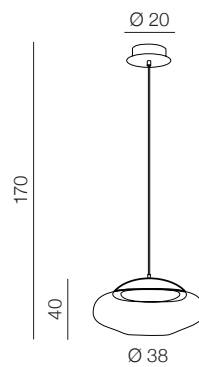

Helena C LED

AZ4668

(brass)

LED 23W 1200lm 3000K
metal/glass