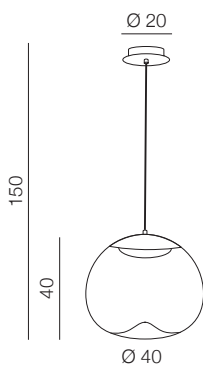

Helena

new

24

Helena A LED

AZ3341

(brass)

LED 21W 1785lm 3000K
metal/brass/glass

Helena B LED

AZ3342

(brass)

LED 14W 1190lm 3000K
metal/brass/glass

Helena C LED

AZ4668

(brass)

LED 23W 1200lm 3000K
metal/glass