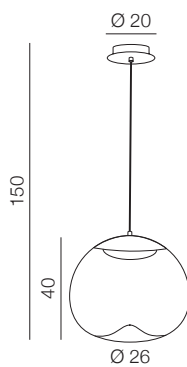

Helena

new

24

Helena A LED

AZ3341

(brass)

LED 21W 1785lm 3000K
metal/brass/glass

Helena B LED