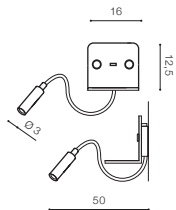

voltage: 230V

LED 6W+3W 510lm+255lm 3000K

IP20

technical

installation place

specification

beam angle: 20°

COLOUR / NEW INDEX NO.

- WHITE (WH) **AZ4417**
- BLACK (BK) **AZ3201**

switch

usb socket