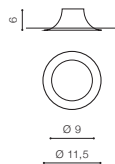

REMI

Downlights

REMI

bulb not included

voltage: 230V	GU10 1x Max 50W
IP20	
	installation place
	inlet opening 9cm

COLOUR / NEW INDEX NO.

- WHITE (WH) **AZ1363**
- BLACK (BK) **AZ4143**

TILT 40°