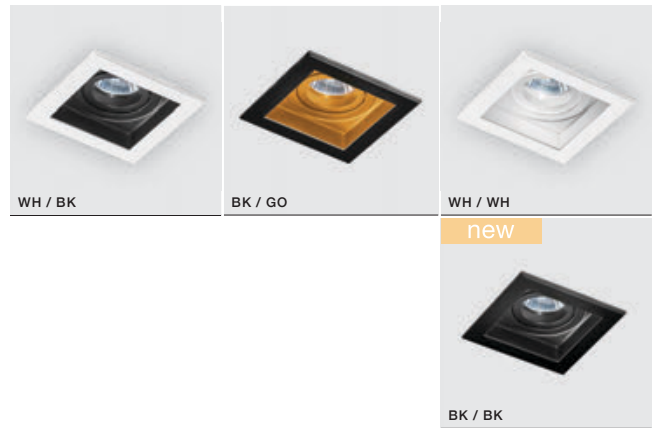

MINORKA

Downlights

MINORKA

bulb not included

voltage: 230V	GU10 1x Max 50W
IP20	
	installation place
	inlet opening 9cm

COLOUR / NEW INDEX NO.

- WHITE / BLACK (WH / BK) **AZ1362**
- BLACK / GOLD (BK/GO) **AZ2802**
- WHITE / WHITE (WH/WH) **AZ2801**
- BLACK / BLACK (BK/BK) **AZ4142**

* - EXPLANATION SHORTCUT PAGE 2 (E)

MINORKA

Downlights

135