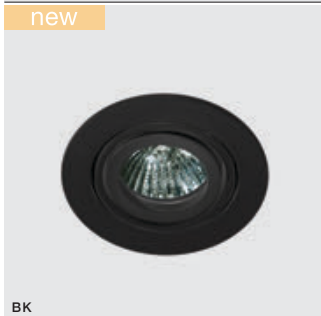

CARLO

Downlights

BK *

CARLO

bulb not included

voltage: 230V	GU10 1x Max 50W
IP20	
	installation place
	inlet opening Ø 7,7cm

COLOUR / NEW INDEX NO.

- ALUMINIUM (ALU) **AZ0804**
- WHITE (WH) **AZ0805**
- BLACK (BK) **AZ4141**

WH

ALU

BK

* - EXPLANATION SHORTCUT PAGE 2 (E)