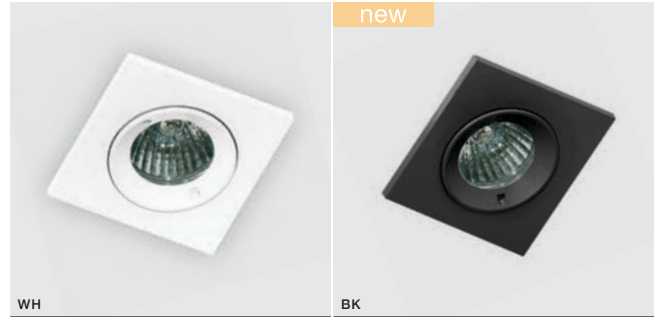

PABLO IP54

Downlights

ALU *

WH

BK

ALU

new

PABLO

bulb not included

voltage: 230V	GU10 1x 50W only LED
IP54	
	installation place
	inlet opening 6cm

COLOUR / NEW INDEX NO.

- ALUMINIUM (ALU) **AZ1015**
- WHITE (WH) **AZ0817**
- BLACK 4000K (AC) **AZ4140**