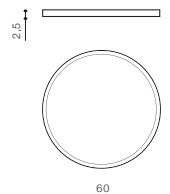

* - EXPLANATION SHORTCUT PAGE 2 (E)