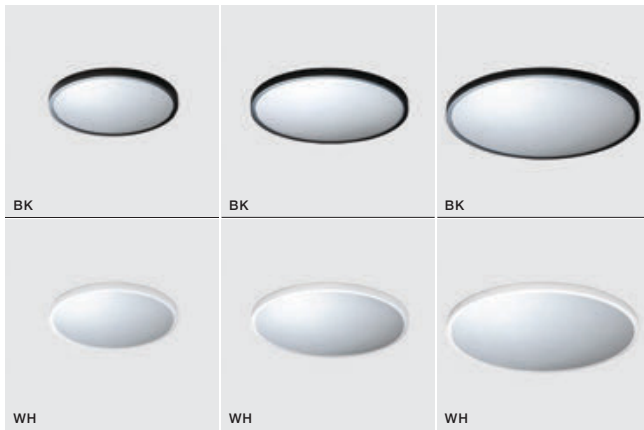

MALTA R

Downlights

MALTA R 40 3000K / 4000K

LED integrated

voltage: 230V	LED 32W 2700lm 3000K	
IP20	LED 32W 2700lm 4000K	
technical	installation place	
specification	beam angle: 115°	

COLOUR / NEW INDEX NO.

- 3000K WHITE (WH) **AZ4245**
- 3000K BLACK (BK) **AZ4247**
- 4000K WHITE (WH) **AZ4246**
- 4000K BLACK (BK) **AZ4248**

MALTA R 50 3000K / 4000K

LED integrated

voltage: 230V	LED 42W 3400lm 3000K	
IP20	LED 42W 3200lm 3000K	
technical	installation place	
specification	beam angle: 115°	

COLOUR / NEW INDEX NO.

- 3000K WHITE (WH) **AZ4249**
- 3000K BLACK (BK) **AZ4251**
- 4000K WHITE (WH) **AZ4250**
- 4000K BLACK (BK) **AZ4252**

MALTA R 60 3000K / 4000K

LED integrated

voltage: 230V	LED 48W 4100lm 3000K	
IP20	LED 48W 4400lm 4000K	
technical	installation place	
specification	beam angle: 115°	

COLOUR / NEW INDEX NO.

- 3000K WHITE (WH) **AZ4253**
- 3000K BLACK (BK) **AZ4255**
- 4000K WHITE (WH) **AZ4254**
- 4000K BLACK (BK) **AZ4256**

* - EXPLANATION SHORTCUT PAGE 2 (E)