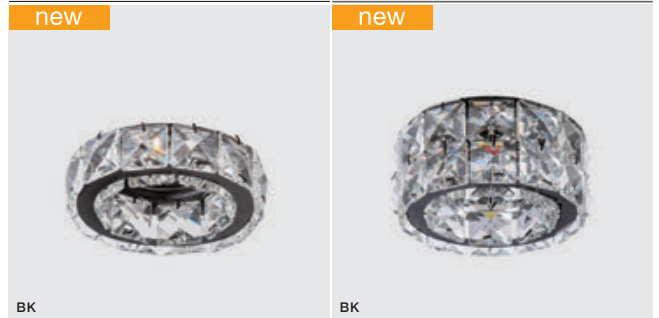

ESTER ROUND

Exclusive downlights

ESTER ROUND 1

bulb not included

voltage: 230V	connect GU10 1x Max 50W <input type="checkbox"/>
IP20	
	installation place <input type="checkbox"/>
	inlet opening <input type="checkbox"/> Ø 6,5cm

COLOUR / NEW INDEX NO.

- CHROME (CH) **AZ1449**
- GOLD (GO) **AZ1450**
- BLACK (BK) **AZ4175**

CH

CH

GO

GO

BK

BK

- CHROME (CH) **AZ1451**
- GOLD (GO) **AZ2467**
- BLACK (BK) **AZ4176**

* - EXPLANATION SHORTCUT PAGE 2 (E)

ESTER ROUND

Exclusive downlights

115