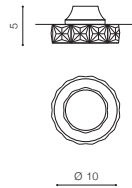

ESTER ROUND

Exclusive downlights

ESTER ROUND 1

bulb not included ☐

voltage: 230V	connect GU10 1x Max 50W ☐
IP20	
	installation place ☐
	inlet opening ☐ Ø 6,5cm

COLOUR / NEW INDEX NO.

- ☐ CHROME (CH) **AZ1449**
- ☐ GOLD (GO) **AZ1450**
- ☐ BLACK (BK) **AZ4175**

ESTER ROUND 2

bulb not included ☐

voltage: 230V	connect GU10 1x Max 50W ☐
IP20	
	installation place ☐
	inlet opening ☐ Ø 6,5cm

COLOUR / NEW INDEX NO.

- ☐ CHROME (CH) **AZ1451**
- ☐ GOLD (GO) **AZ2467**
- ☐ BLACK (BK) **AZ4176**

* - EXPLANATION SHORTCUT PAGE 2 (E)