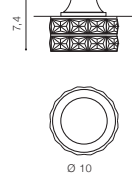

* - EXPLANATION SHORTCUT PAGE 2 (E)