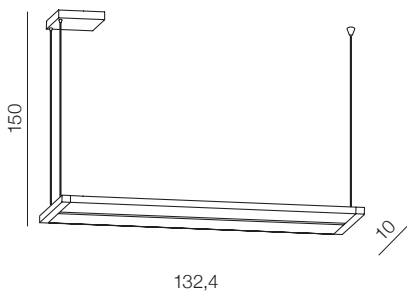

Flash 130

21

new

Flash 130 LED

AZ4416

(black)

LED 54W 4400lm 3000K
metal acryl

Flash LED