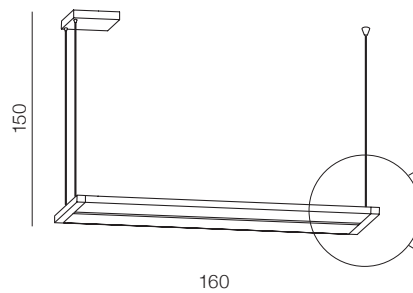

Flash 130

21

new

Flash 130 LED

AZ4416

(black)

LED 54W 4400lm 3000K
metal acryl

Flash LED