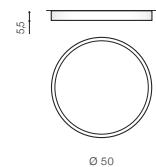

* - EXPLANATION SHORTCUT PAGE 2 (E)