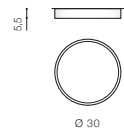

- BLACK (BK) **AZ4758**
- WHITE (WH) **AZ4757**
- CHAMPAGNE (CHA) **AZ4756**

MONZA R 30 CCT + REMOTE CONTROL

LED integrated

voltage: 230V	LED 30W 2100lm CCT		LED
IP20	installation place		
technical specification	beam angle: 110°		

COLOUR / NEW INDEX NO.

- BLACK (BK) **AZ4761**
- WHITE (WH) **AZ4760**
- CHAMPAGNE (CHA) **AZ4759**

MONZA R 40 CCT + REMOTE CONTROL

LED integrated

voltage: 230V	LED 50W 3500lm CCT		LED
IP20	installation place		
technical specification	beam angle: 110°		

COLOUR / NEW INDEX NO.

- BLACK (BK) **AZ4764**
- WHITE (WH) **AZ4763**
- CHAMPAGNE (CHA) **AZ4762**

MONZA R 50 CCT + REMOTE CONTROL

LED integrated

voltage: 230V	LED 80W 5500lm CCT		LED
IP20	installation place		
technical specification	beam angle: 110°		