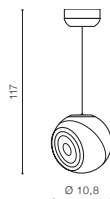

IP20

technical

installation place

specification

beam angle: 60°

COLOUR / NEW INDEX NO.

- WHITE (WH) **AZ4522**
- BLACK (BK) **AZ4521**

TILT 40°