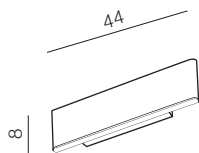

# Norman

new 20

1 BLACK

1 WHITE

2 WOOD

**Norman Wall XL** (LED)

- new 1 AZ4179 (black)
- 2 AZ1685 (white)

LED 23W 1200lm 3000K  
metal acryl