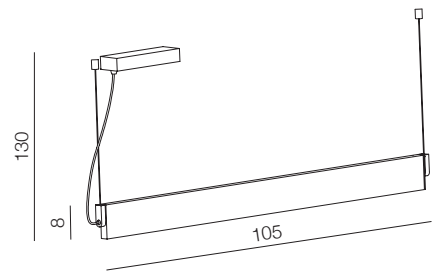

**Norman Wall L** (LED)

- new 1 AZ4177 (black)
- 2 AZ1684 (white)

LED 17W 1000lm 3000K  
metal acryl

**Norman Wall M** (LED)

- new 1 AZ4178 (black)
- 2 AZ1683 (white)

LED 13W 800lm 3000K  
metal acryl

**Norman XL** (LED)