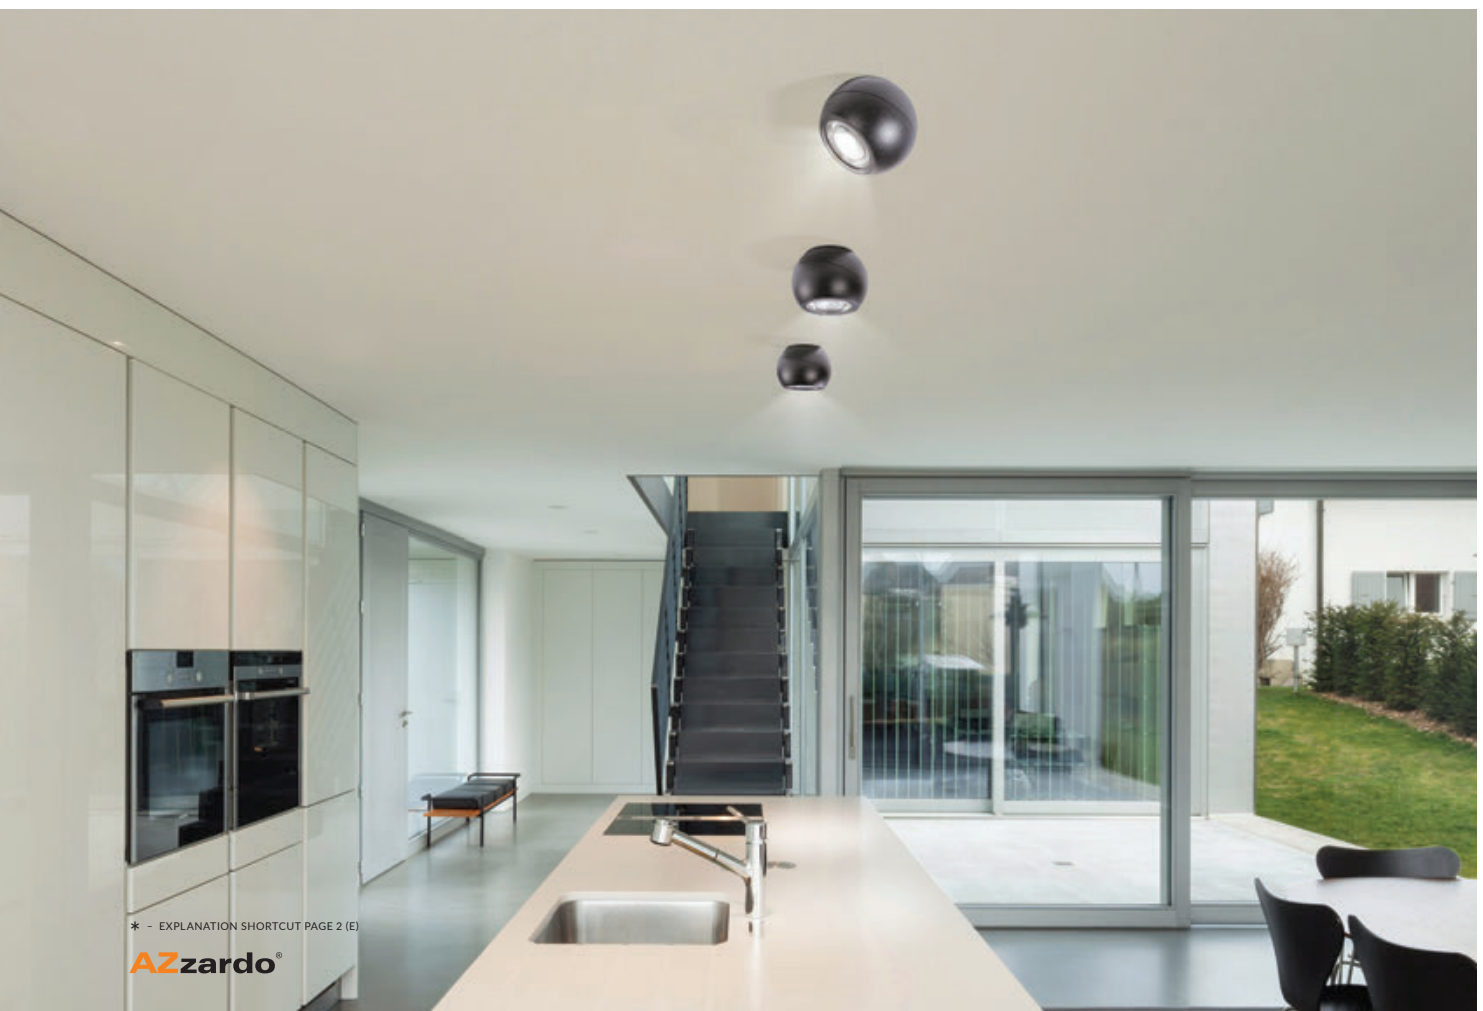

SKYE 3000K

LED integrated

voltage: 230V	LED 12W 950lm 3000K	LED
IP20	installation place	
technical specification	beam angle: 60°	

COLOUR / NEW INDEX NO.

- ☐ WHITE (WH) **AZ4517**
- ☒ BLACK (BK) **AZ4518**

TILT 40°

ROTATION 360°