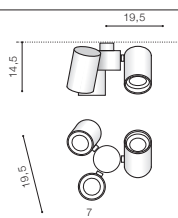

MAKALU

Exposed downlights

BK *

MAKALU 1

bulb not included

voltage: 230V	connect GU10 1x Max 50W
IP20	
	installation place

COLOUR / NEW INDEX NO.

- BLACK (BK) **AZ4210**
- WHITE (WH) **AZ4211**

WH *

MAKALU 2

bulb not included

voltage: 230V	connect GU10 2x Max 50W
IP20	
	installation place

COLOUR / NEW INDEX NO.

- BLACK (BK) **AZ4212**
- WHITE (WH) **AZ4213**

BK *

MAKALU 3

bulb not included

voltage: 230V	connect GU10 3x Max 50W
IP20	
	installation place

COLOUR / NEW INDEX NO.

- BLACK (BK) **AZ4214**
- WHITE (WH) **AZ4215**

* - EXPLANATION SHORTCUT PAGE 2 (E)