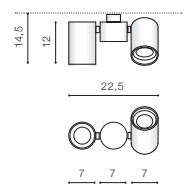

WH *

MAKALU 2

bulb not included

voltage: 230V	connect GU10 2x Max 50W
IP20	
	installation place

COLOUR / NEW INDEX NO.

- BLACK (BK) **AZ4212**
- WHITE (WH) **AZ4213**

BK *

MAKALU 3

bulb not included

voltage: 230V	connect GU10 3x Max 50W
IP20	
	installation place

COLOUR / NEW INDEX NO.

- BLACK (BK) **AZ4214**
- WHITE (WH) **AZ4215**

* - EXPLANATION SHORTCUT PAGE 2 (E)