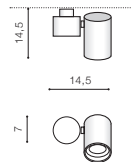

MAKALU

Exposed downlights

BK *

MAKALU 1

bulb not included

voltage: 230V	connect GU10 1x Max 50W
IP20	
	installation place

COLOUR / NEW INDEX NO.

- BLACK (BK) **AZ4210**
- WHITE (WH) **AZ4211**

WH *

MAKALU 2

bulb not included

voltage: 230V	connect GU10 2x Max 50W
IP20	
	installation place

COLOUR / NEW INDEX NO.

- BLACK (BK) **AZ4212**
- WHITE (WH) **AZ4213**

BK *

MAKALU 3