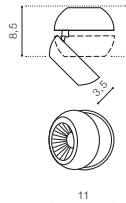

OJOS

Exposed downlights

OJOS 1

LED integrated

voltage: 230V	LED 9W 700lm 3000K		
IP20	installation place		
technical specification	beam angle: 24°		

COLOUR / NEW INDEX NO.

- WHITE (WH) **AZ4196**
- BLACK (BK) **AZ4197**

OJOS 2

LED integrated

voltage: 230V	LED 12W 950lm 3000K		
IP20	installation place		
technical specification	beam angle: 24°		

COLOUR / NEW INDEX NO.

- WHITE (WH) **AZ4198**
- BLACK (BK) **AZ4199**

* - EXPLANATION SHORTCUT PAGE 2 (E)