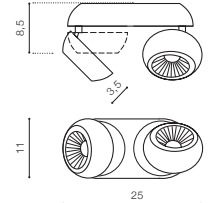

OJOS

Exposed downlights

OJOS 1

LED integrated

voltage: 230V	LED 9W 700lm 3000K		
IP20	installation place		
technical specification	beam angle: 24°		

COLOUR / NEW INDEX NO.

- WHITE (WH) **AZ4196**
- BLACK (BK) **AZ4197**

OJOS 2

LED integrated

voltage: 230V	LED 12W 950lm 3000K		
IP20	installation place		
technical specification	beam angle: 24°		

COLOUR / NEW INDEX NO.

- WHITE (WH) **AZ4198**
- BLACK (BK) **AZ4199**

* - EXPLANATION SHORTCUT PAGE 2 (E)