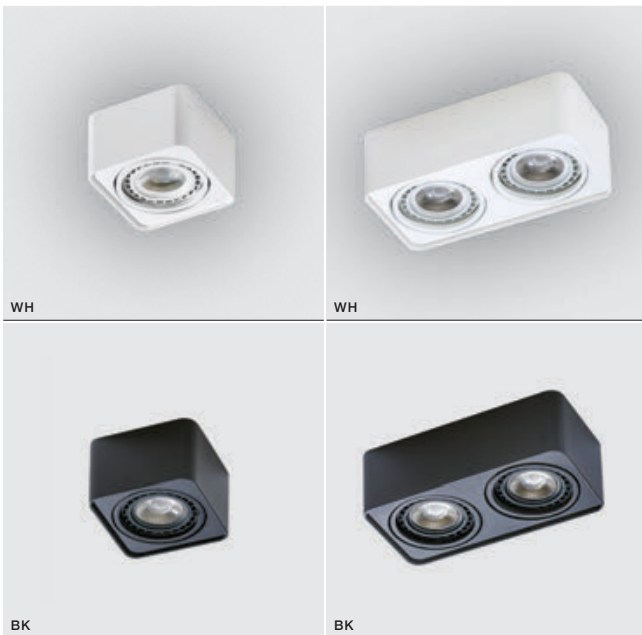

PAOLA 230V

Exposed downlights

BK *

PAOLA 1 230V

bulb not included

voltage: 230V	connect 1x ES111 Max 16W or	
IP20	ADAP111 + GU10 Max 50W	
	installation place	

COLOUR / NEW INDEX NO.

- WHITE (WH) **AZ4128**
- BLACK (BK) **AZ4130**

WH *

PAOLA 2 230V

bulb not included

voltage: 230V	connect 2x ES111 Max 16W or	
IP20	ADAP111 + GU10 Max 50W	
	installation place	

COLOUR / NEW INDEX NO.

- WHITE (WH) **AZ4132**
- BLACK (BK) **AZ4134**

WH

WH