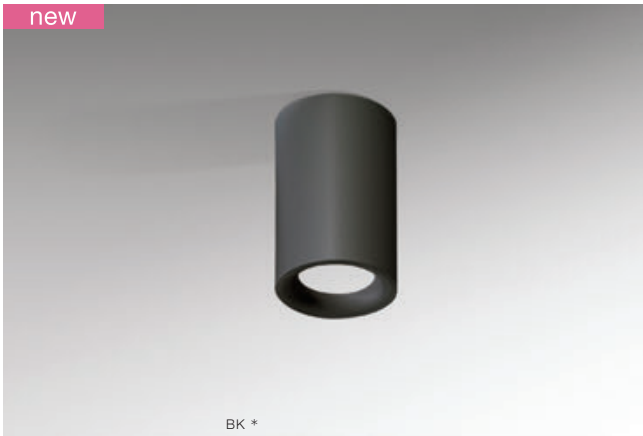

EIGER IP54

Exposed downlights

BK *

EIGER IP54

bulb not included

voltage: 230V	GU10 1x MAX 50W
IP54	installation place

COLOUR / NEW INDEX NO.

- BLACK (BK) **AZ4260**
- BLACK / GOLD (BK/GO) **AZ4261**
- WHITE (WH) **AZ4259**

RECOMMENDED FOR DROPPED CEILING

BK

WH

BK / GO

* - EXPLANATION SHORTCUT PAGE 2 (E)