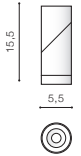

SANTOS

Exposed downlights

SANTOS 3000K

LED integrated

voltage: 230V	LED 12W 800lm 3000K	
IP20		
technical specification	installation place	
	beam angle: 37°	

COLOUR / NEW INDEX NO.

- WHITE / GOLD (WH/GO) **AZ2417**
- BLACK / GOLD (BK/GO) **AZ2416**
- WHITE / WHITE (WH/WH) **AZ4182**
- BLACK / BLACK (BK/BK) **AZ4181**

SANTOS GU10

bulb not included

voltage: 230V	GU10 1x Max 50W	
IP20		
	installation place	

COLOUR / NEW INDEX NO.

- BLACK (BK) **AZ4201**
- WHITE (WH) **AZ4200**

* - EXPLANATION SHORTCUT PAGE 2 (E)