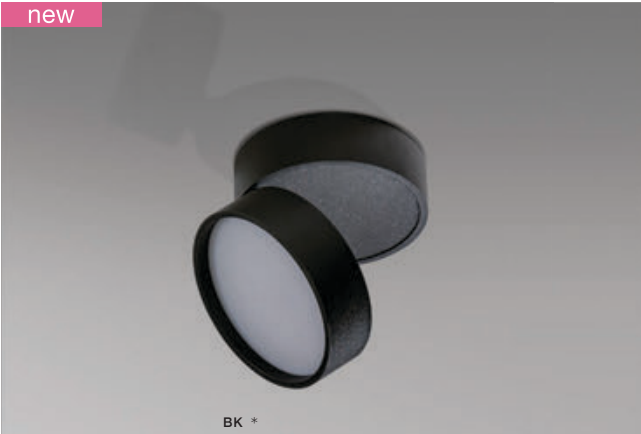

MONA 12W

82

Exposed downlights

MONA 12W 3000K / 4000K

LED integrated

voltage: 230V

LED 12W 1000lm 3000/4000K

IP20

LED

technical

installation place

specification

beam angle: 120°

COLOUR / NEW INDEX NO.

- 3000K WHITE (WH) **AZ4538**
- 3000K BLACK (BK) **AZ4537**
- 4000K WHITE (WH) **AZ4540**
- 4000K BLACK (BK) **AZ4539**