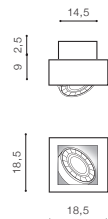

\* - EXPLANATION SHORTCUT PAGE 2 (E)

**NIKEA 1 ES111**

bulb not included

voltage: 230V	ES111 1x Max 16W	
IP20	installation place	

COLOUR / NEW INDEX NO.

- WHITE / BLACK (WH / BK) . . . . . **AZ4436**
- WHITE (WH). . . . . **AZ4437**
- BLACK (BK). . . . . **AZ4438**

**NIKEA 2 ES111**

bulb not included

voltage: 230V	ES111 2x Max 16W	
IP20	installation place	

COLOUR / NEW INDEX NO.

- WHITE / BLACK (WH / BK) . . . . . **AZ4439**
- WHITE (WH). . . . . **AZ4440**
- BLACK (BK). . . . . **AZ4441**