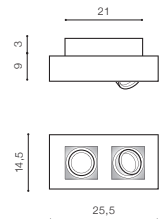

# NIKEA

Exposed downlights

**NIKEA 1 GU10**

bulb not included

voltage: 230V	GU10 1x Max 50W
IP20	
	installation place

COLOUR / NEW INDEX NO.

- WHITE / BLACK (WH / BK) . . . . . **AZ4430**
- WHITE (WH) . . . . . **AZ4431**
- BLACK (BK) . . . . . **AZ4432**

\* - EXPLANATION SHORTCUT PAGE 2 (E)

**NIKEA 1 ES111**

bulb not included

voltage: 230V	ES111 1x Max 16W	
IP20	installation place	

COLOUR / NEW INDEX NO.

- WHITE / BLACK (WH / BK) . . . . . **AZ4436**
- WHITE (WH). . . . . **AZ4437**
- BLACK (BK). . . . . **AZ4438**