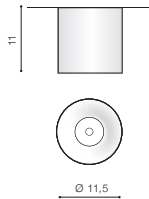

MANE

Exposed downlights

MANE 30W

voltage: 230V	LED 30W 2400lm 3000K	LED integrated
IP20		LED
technical specification	installation place	beam angle: 23°

COLOUR / NEW INDEX NO.

- BLACK (BK) **AZ4156**
- WHITE (WH) **AZ4155**
- GOLD (GO) **AZ4157**

MANE 30W DIMM

voltage: 230V	LED 30W DIMM 2400lm 3000K	LED integrated
IP20		LED
technical specification	installation place	beam angle: 23°

COLOUR / NEW INDEX NO.

- BLACK (BK) **AZ4328**
- WHITE (WH) **AZ4330**
- GOLD (GO) **AZ4329**