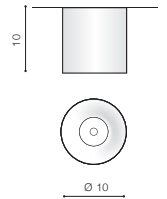

MANE

76

Exposed downlights

BK *

WH *

MANE 20W

LED integrated

voltage: 230V	LED 20W 1600lm 3000K	
IP20		
technical specification	installation place	beam angle: 23°

COLOUR / NEW INDEX NO.

- BLACK (BK) **AZ4153**
- WHITE (WH) **AZ4152**
- GOLD (GO) **AZ4154**

MANE 20W DIMM

LED integrated

voltage: 230V	LED 20W DIMM 1600lm 3000K	
IP20		
technical specification	installation place	beam angle: 23°

COLOUR / NEW INDEX NO.

- BLACK (BK) **AZ4325**
- WHITE (WH) **AZ4327**
- GOLD (GO) **AZ4326**

* - EXPLANATION SHORTCUT PAGE 2 (E)