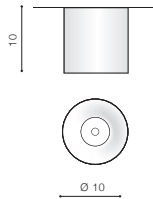

MANE

76

Exposed downlights

BK *

WH *

MANE 20W

LED integrated

voltage: 230V	LED 20W 1600lm 3000K	
IP20		
technical specification	installation place	beam angle: 23°

COLOUR / NEW INDEX NO.

- BLACK (BK) **AZ4153**
- WHITE (WH) **AZ4152**
- GOLD (GO) **AZ4154**

MANE 20W DIMM

LED integrated

voltage: 230V	LED 20W DIMM 1600lm 3000K	
IP20		
technical specification	installation place	beam angle: 23°