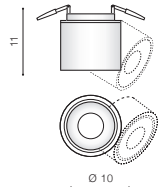

- 3000K WHITE (WH) **AZ2856**
- 3000K BLACK (BK) **AZ2857**
- 4000K WHITE (WH) **AZ4554**
- 4000K BLACK (BK) **AZ4553**

COSTA SPOT

LED integrated

voltage: 230V	LED 12W 1020lm 3000K		
IP20			
technical specification	installation place		
	inlet opening Ø 9cm		
	beam angle: 22°		

COLOUR / NEW INDEX NO.

- WHITE/WHITE (WH/WH) **AZ2705**
- BLACK/BLACK (BK/BK) **AZ2706**

* - EXPLANATION SHORTCUT PAGE 2 (E)