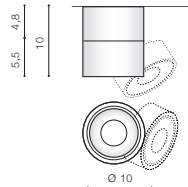

COSTA

Exposed downlights

COSTA 3000K / 4000K

LED integrated

voltage: 230V	LED 12W 1000lm 3000K		
IP20	LED 12W 1100lm 4000K		
technical specification	installation place		
	beam angle: 22°		

COLOUR / NEW INDEX NO.

- 3000K WHITE (WH) **AZ2856**
- 3000K BLACK (BK) **AZ2857**
- 4000K WHITE (WH) **AZ4554**
- 4000K BLACK (BK) **AZ4553**

COSTA SPOT

LED integrated

voltage: 230V	LED 12W 1020lm 3000K		
IP20			
technical specification	installation place		
	inlet opening Ø 9cm		
	beam angle: 22°		

COLOUR / NEW INDEX NO.

- WHITE/WHITE (WH/WH) **AZ2705**
- BLACK/BLACK (BK/BK) **AZ2706**

* - EXPLANATION SHORTCUT PAGE 2 (E)