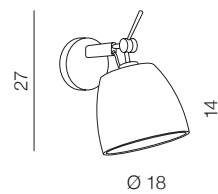

ZYTA S + SHADE ZA GOLD

ZYTA S TABLE + SHADE ZA GOLD

*Shades exchanging not available for this lamp

Zyta Wall XS

- new 1 **AZ4187** (black/gold white)
- new 2 **AZ4185** (black/gold black)

1x E27 MAX 60W
fabric/metal