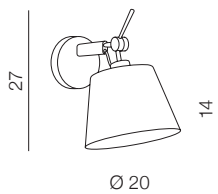

ZYTA S + SHADE ZA GOLD

ZYTA S TABLE + SHADE ZA GOLD

*Shades exchanging not available for this lamp

Zyta Wall XS

- new 1 **AZ4187** (black/gold white)
- new 2 **AZ4185** (black/gold black)

1x E27 MAX 60W
fabric/metal