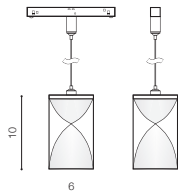

LED

technical

installation Track Magnetic – 52 or 27

specification

beam angle: 190°

COLOUR / NEW INDEX NO.

BLACK (BK) **AZ4629**

* - EXPLANATION SHORTCUT PAGE 2 (E)