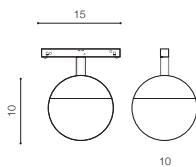

## ELIN TRACK MAGNETIC 7W 3000K / 4000K

LED integrated

voltage: 48V

IP20

technical

specification

LED 7W 850lm 3000K

LED 7W 850lm 4000K

installation: Track Magnetic – 52 or 27

beam angle: 190°

COLOUR / NEW INDEX NO.

- 3000K BLACK (BK) . . . . . **AZ4630**
- 3000K GOLD (GO) . . . . . **AZ4632**
- 4000K BLACK (BK) . . . . . **AZ4631**

\* - EXPLANATION SHORTCUT PAGE 2 (E)