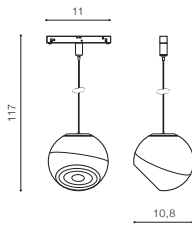

IP20

technical

specification

LED 12W 1200lm 3000K

LED

installation: Track Magnetic – 52 or 27

beam angle: 60°

COLOUR / NEW INDEX NO.

WHITE (WH) **AZ4637**

BLACK (BK) **AZ4636**

TILT 60°