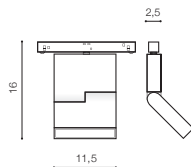

technical specification

installation: Track Magnetic – 52 or 27

beam angle: 120°

COLOUR / NEW INDEX NO.

- WHITE (WH) **AZ4626**
- BLACK (BK) **AZ4625**

ROTATION POSSIBLE WITH TRACK MAGNETIC27 ONLY

TILT 90°

ROTATION 360°

LED 12W 1300lm 3000K

IP20

LED 12W 1300lm 4000K

technical specification

installation: Track Magnetic – 52 or 27

beam angle: 60°

COLOUR / NEW INDEX NO.

- 3000K WHITE (WH) **AZ4622**
- 3000K BLACK (BK) **AZ4621**
- 4000K WHITE (WH) **AZ4624**
- 4000K BLACK (BK) **AZ4623**

ROTATION POSSIBLE WITH TRACK MAGNETIC27 ONLY

TILT 90°

ROTATION 350°

* - EXPLANATION SHORTCUT PAGE 2 (E)