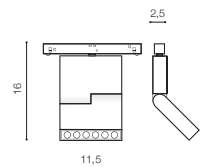

technical specification

installation: Track Magnetic – 52 or 27

beam angle: 120°

COLOUR / NEW INDEX NO.

- WHITE (WH) **AZ4626**
- BLACK (BK) **AZ4625**

ROTATION POSSIBLE WITH TRACK MAGNETIC27 ONLY

TILT 90°

ROTATION 360°

LED 12W 1300lm 3000K

IP20

LED 12W 1300lm 4000K

technical specification

installation: Track Magnetic – 52 or 27

beam angle: 60°

COLOUR / NEW INDEX NO.

- 3000K WHITE (WH) **AZ4622**
- 3000K BLACK (BK) **AZ4621**
- 4000K WHITE (WH) **AZ4624**
- 4000K BLACK (BK) **AZ4623**

ROTATION POSSIBLE WITH TRACK MAGNETIC27 ONLY

TILT 90°

ROTATION 350°

* - EXPLANATION SHORTCUT PAGE 2 (E)