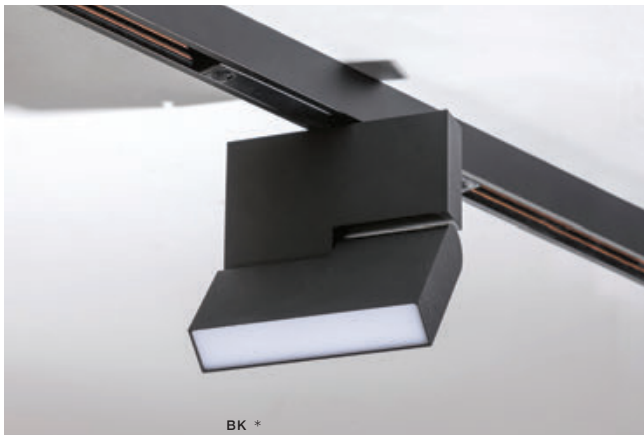

ALDO TRACK

Track Magnetic

BK *

ALDO TRACK MAGNETIC 12W MILKY120 3000K

LED integrated

voltage: 48V

LED 12W 900lm 3000K

IP20

technical specification

installation: Track Magnetic – 52 or 27

beam angle: 120°

COLOUR / NEW INDEX NO.

- WHITE (WH) **AZ4626**
- BLACK (BK) **AZ4625**

ROTATION POSSIBLE WITH TRACK MAGNETIC27 ONLY

TILT 90°

ROTATION 360°

WH

BK

WH

BK

WH *

ALDO TRACK MAGNETIC 12W POINTS60 3000K / 4000K

LED integrated

voltage: 48V

LED 12W 1300lm 3000K

IP20

LED 12W 1300lm 4000K

technical specification

installation: Track Magnetic – 52 or 27

beam angle: 60°

COLOUR / NEW INDEX NO.

- 3000K WHITE (WH) **AZ4622**
- 3000K BLACK (BK) **AZ4621**
- 4000K WHITE (WH) **AZ4624**
- 4000K BLACK (BK) **AZ4623**