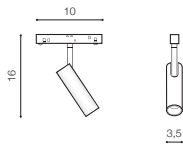

GO/BK *

NIKO 2 TRACK MAGNETIC 7W 3000K / 4000K

LED integrated

voltage: 48V

IP20

technical specification

LED 2x7W 550lm 3000K

LED 2x7W 600lm 4000K

installation: Track Magnetic – 52 or 27

beam angle: 30°

COLOUR / NEW INDEX NO.

- 3000K GOLD / BLACK (GO/BK) . . . **AZ4588**
- 3000K BLACK / BLACK (BK/BK) . . . **AZ4584**
- 3000K WHITE / BLACK (WH/BK) . . . **AZ4585**
- 4000K BLACK / BLACK (BK/BK) . . . **AZ4586**
- 4000K WHITE / BLACK (WH/BK) . . . **AZ4587**