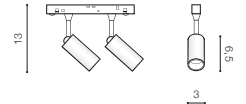

beam angle: 40°

COLOUR / NEW INDEX NO.

- BLACK / BLACK (BK/BK) . . . . . **AZ4589**
- GOLD / BLACK (GO/BK) . . . . . **AZ4591**
- WHITE / BLACK (WH/BK) . . . . . **AZ4590**

BK/BK \*

## NIKKI 2 TRACK MAGNETIC 3W 3000K

LED integrated

voltage: 48V

LED 2x3W 350lm 3000K

IP20

technical

installation: Track Magnetic – 52 or 27

specification

beam angle: 40°

COLOUR / NEW INDEX NO.

- BLACK / BLACK (BK/BK) . . . . . **AZ4592**
- GOLD / BLACK (GO/BK) . . . . . **AZ4594**
- WHITE / BLACK (WH/BK) . . . . . **AZ4593**

\* - EXPLANATION SHORTCUT PAGE 2 (E)