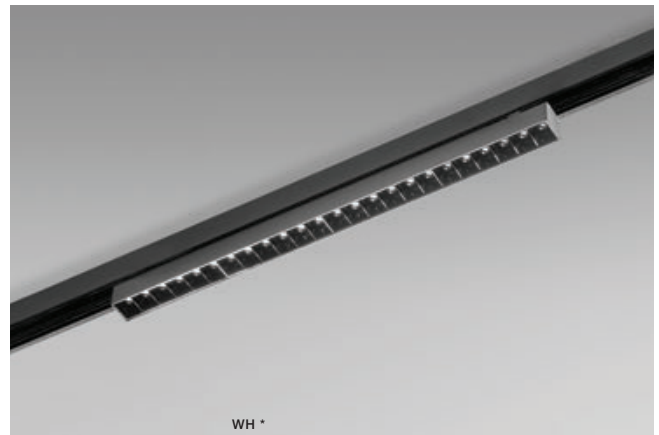

KIRA TRACK

Track Magnetic

BK *

WH *

KIRA TRACK MAGNETIC 12W POINTS60

3000K / 4000K

LED integrated

voltage: 48V

LED 12W 750lm 3000K

IP20

LED 12W 800lm 4000k

technical

installation place:

specification

beam angle: 60°

COLOUR / NEW INDEX NO.

IP20

LED 24W 1400lm 4000K

technical

installation place:

specification

beam angle: 60°

COLOUR / NEW INDEX NO.

- 3000K WHITE (WH) **AZ4600**
- 3000K BLACK (BK) **AZ4599**
- 4000K WHITE (WH) **AZ4602**
- 4000K BLACK (BK) **AZ4601**