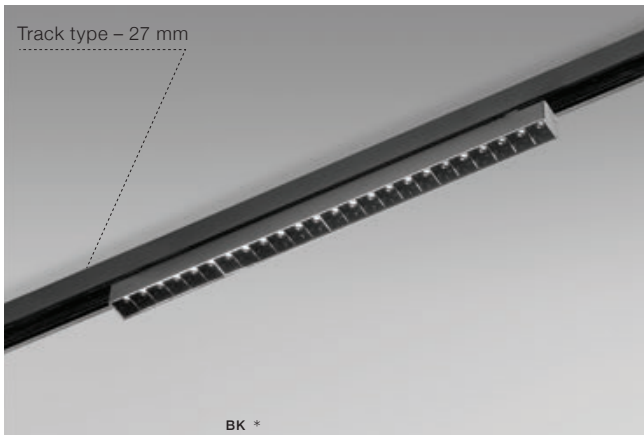

KIRA TRACK

Track Magnetic

BK *

WH *

KIRA TRACK MAGNETIC 12W POINTS60

3000K / 4000K

LED integrated

voltage: 48V

LED 12W 750lm 3000K

IP20

LED 12W 800lm 4000k

technical

installation place:

specification

beam angle: 60°

COLOUR / NEW INDEX NO.

IP20

LED 24W 1400lm 4000K

technical

installation place:

specification

beam angle: 60°

COLOUR / NEW INDEX NO.

- 3000K WHITE (WH) **AZ4600**
- 3000K BLACK (BK) **AZ4599**
- 4000K WHITE (WH) **AZ4602**
- 4000K BLACK (BK) **AZ4601**