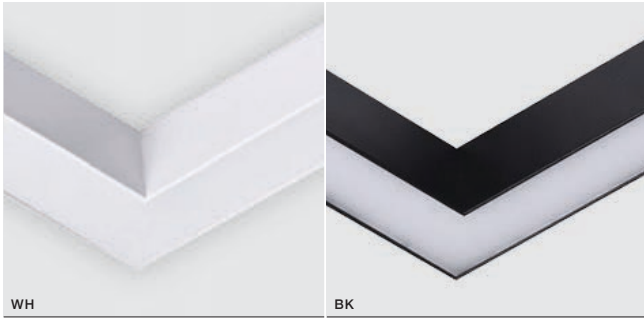

SAGA TRACK

Track Magnetic

SAGA TRACK MAGNETIC CORNER A 24W MILKY120 3000K / 4000K

LED integrated

voltage: 48V

IP20

technical

specification

LED 24W 1200lm 3000K

LED 24W 1300lm 4000K

installation: Track Magnetic – 52 or 27

beam angle: 120°

COLOUR / NEW INDEX NO.

- 3000K WHITE (WH) **AZ4614**
- 3000K BLACK (BK) **AZ4613**
- 4000K WHITE (WH) **AZ4616**
- 4000K BLACK (BK) **AZ4615**

SAGA TRACK MAGNETIC CORNER B 24W MILKY120 3000K / 4000K

LED integrated

voltage: 48V

IP20

technical

specification

LED 24W 1200lm 3000K

LED 24W 1300lm 4000K

installation: Track Magnetic – 52 or 27

beam angle: 120°

COLOUR / NEW INDEX NO.

- 3000K WHITE (WH) **AZ4618**
- 3000K BLACK (BK) **AZ4617**
- 4000K WHITE (WH) **AZ4620**
- 4000K BLACK (BK) **AZ4619**

* - EXPLANATION SHORTCUT PAGE 2 (E)