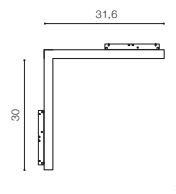

SAGA TRACK MAGNETIC CORNER B 24W MILKY120 3000K / 4000K

LED integrated

voltage: 48V

IP20

technical

specification

LED 24W 1200lm 3000K

LED 24W 1300lm 4000K

installation: Track Magnetic – 52 or 27

beam angle: 120°

COLOUR / NEW INDEX NO.

- 3000K WHITE (WH) **AZ4618**
- 3000K BLACK (BK) **AZ4617**
- 4000K WHITE (WH) **AZ4620**
- 4000K BLACK (BK) **AZ4619**

* - EXPLANATION SHORTCUT PAGE 2 (E)