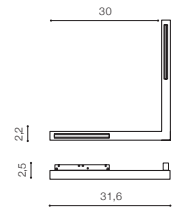

LED 24W 1200lm 3000K

LED 24W 1300lm 4000K

installation: Track Magnetic – 52 or 27

beam angle: 120°

COLOUR / NEW INDEX NO.

- 3000K WHITE (WH) **AZ4614**
- 3000K BLACK (BK) **AZ4613**
- 4000K WHITE (WH) **AZ4616**
- 4000K BLACK (BK) **AZ4615**

SAGA TRACK MAGNETIC CORNER B 24W MILKY120 3000K / 4000K

LED integrated

voltage: 48V

IP20

technical

specification

LED 24W 1200lm 3000K

LED 24W 1300lm 4000K

installation: Track Magnetic – 52 or 27

beam angle: 120°

COLOUR / NEW INDEX NO.

- 3000K WHITE (WH) **AZ4618**
- 3000K BLACK (BK) **AZ4617**
- 4000K WHITE (WH) **AZ4620**
- 4000K BLACK (BK) **AZ4619**

* - EXPLANATION SHORTCUT PAGE 2 (E)