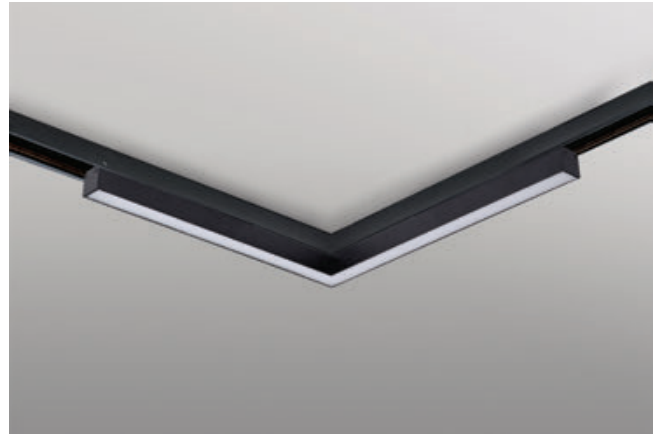

SAGA TRACK

Track Magnetic

SAGA TRACK MAGNETIC CORNER A 24W MILKY120 3000K / 4000K

LED integrated

voltage: 48V

IP20

technical

specification

LED 24W 1200lm 3000K

LED 24W 1300lm 4000K

installation: Track Magnetic – 52 or 27

beam angle: 120°

COLOUR / NEW INDEX NO.

- 3000K WHITE (WH) **AZ4614**
- 3000K BLACK (BK) **AZ4613**
- 4000K WHITE (WH) **AZ4616**
- 4000K BLACK (BK) **AZ4615**

SAGA TRACK MAGNETIC CORNER B 24W MILKY120 3000K / 4000K

LED integrated

voltage: 48V

IP20

technical

specification

LED 24W 1200lm 3000K

LED 24W 1300lm 4000K

installation: Track Magnetic – 52 or 27

beam angle: 120°

COLOUR / NEW INDEX NO.

- 3000K WHITE (WH) **AZ4618**
- 3000K BLACK (BK) **AZ4617**
- 4000K WHITE (WH) **AZ4620**
- 4000K BLACK (BK) **AZ4619**

* - EXPLANATION SHORTCUT PAGE 2 (E)