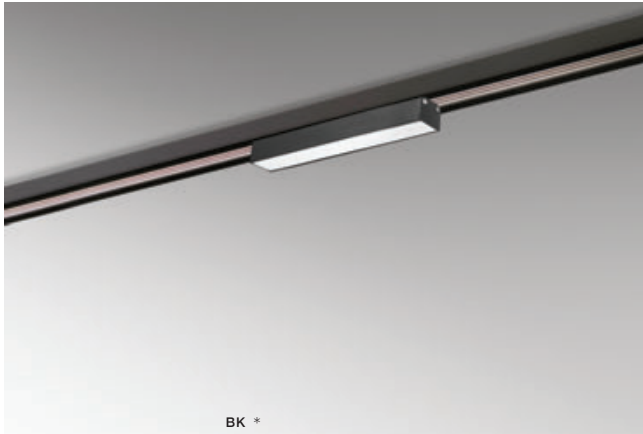

SAGA TRACK

Track Magnetic

BK *

SAGA TRACK MAGNETIC 12W MILKY120

3000K / 4000K

LED integrated

voltage: 48V

IP20

technical

specification

LED 12W 550lm 3000K

LED 12W 600lm 4000K

installation: Track Magnetic – 52 or 27

beam angle: 120°