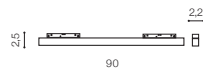

COLOUR / NEW INDEX NO.

- ☐ WHITE (WH) **AZ4612**
- ☒ BLACK (BK) **AZ4611**

* - EXPLANATION SHORTCUT PAGE 2 (E)