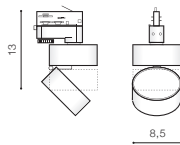

technical
specification

LED 12W 1000lm 3000K

LED 12W 1000lm 4000K

installation: Track 3 Line

beam angle: 120°

COLOUR / NEW INDEX NO.

- 3000K WHITE (WH) **AZ4541**
- 3000K BLACK (BK) **AZ4542**
- 4000K WHITE (WH) **AZ4544**
- 4000K BLACK (BK) **AZ4543**

MONA TRACK 18W 3000K

LED integrated

voltage: 230V

IP20

technical
specification

LED 18W 1500lm 3000K

installation: Track 3 Line

beam angle: 120°