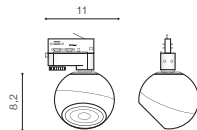

LED

technical

installation place: Track 3 Line

specification

beam angle: 60°

COLOUR / NEW INDEX NO.

- WHITE (WH) **AZ4519**
- BLACK (BK) **AZ4520**

WH