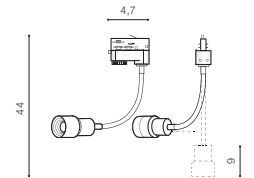

LUMI TRACK

Track 3 Line

LUMI TRACK 3 LINE 3000K

LED integrated

voltage: 230V

LED 5W 500lm 3000K

IP20

installation: Track 3 Line

technical

adjustable beam angle: 19°÷ 70°

specification

COLOUR / NEW INDEX NO.

- ☐ WHITE (WH) **AZ4558**
- ☒ BLACK (BK) **AZ4557**

LUMI FLEX TRACK 3 LINE 3000K

LED integrated

voltage: 230V

LED 5W 500lm 3000K

IP20

installation: Track 3 Line

technical

adjustable beam angle: 19°÷ 70°

specification

COLOUR / NEW INDEX NO.

- ☐ WHITE (WH) **AZ4560**
- ☒ BLACK (BK) **AZ4559**

WH

BK

WH

BK

* - EXPLANATION SHORTCUT PAGE 2 (E)