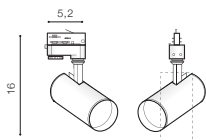

LED

technical

installation: Track 3 Line

specification

beam angle: 40°

COLOUR / NEW INDEX NO.

- BLACK (BK) **AZ4658**
- WHITE (WH) **AZ4659**

* - EXPLANATION SHORTCUT PAGE 2 (E)