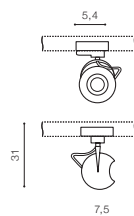

TILT 90°

ROTATION 360°