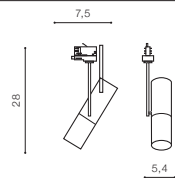

LOLO TRACK

Track 3 Line

BK *

LOLO TRACK 3 LINE GU10

bulb not included

voltage: 230V	GU10 1x Max. 50W	
IP20	installation: Track 3 Line	

COLOUR / NEW INDEX NO.

- BLACK (BK) **AZ4577**
- WHITE (WH) **AZ4578**