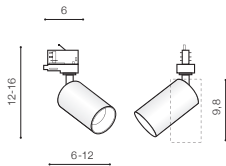

COLOUR / NEW INDEX NO.

- ☒ BLACK (BK) **AZ4205**
- ☒ BLACK / GOLD (BK/GO) **AZ4206**
- ☐ WHITE (WH) **AZ4204**

* - EXPLANATION SHORTCUT PAGE 2 (E)